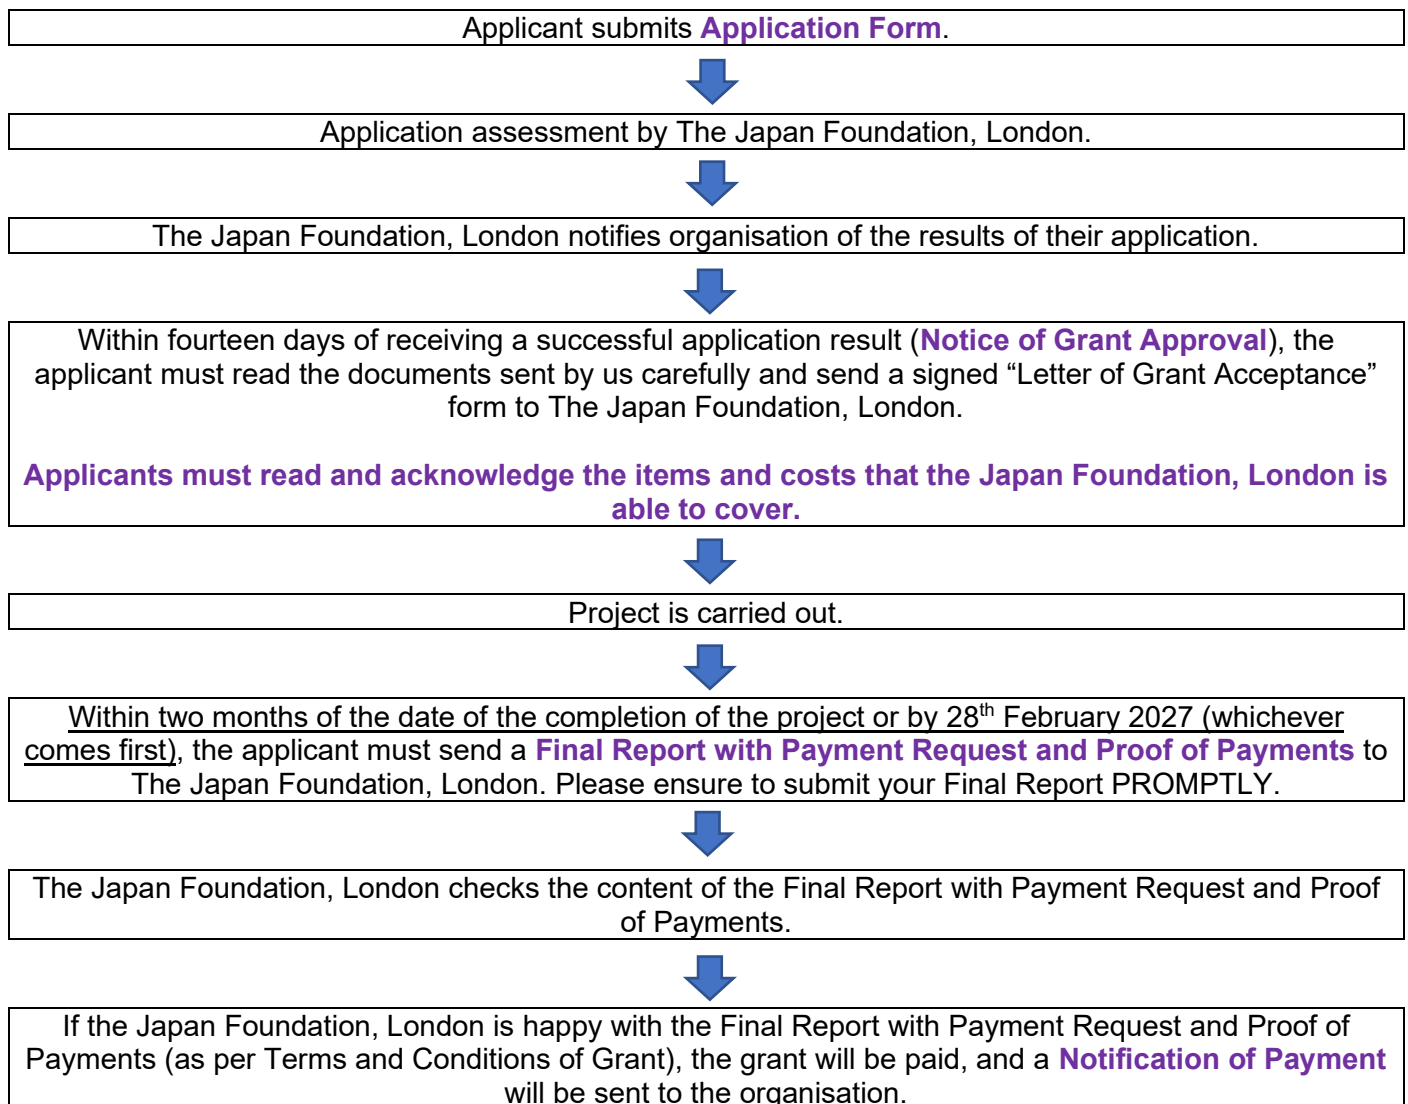

Japanese Language Local Project Support Programme

Grant Procedures Flowchart

- **If you have any questions about the above procedure, please contact us at:**
info.language@jpf.go.jp